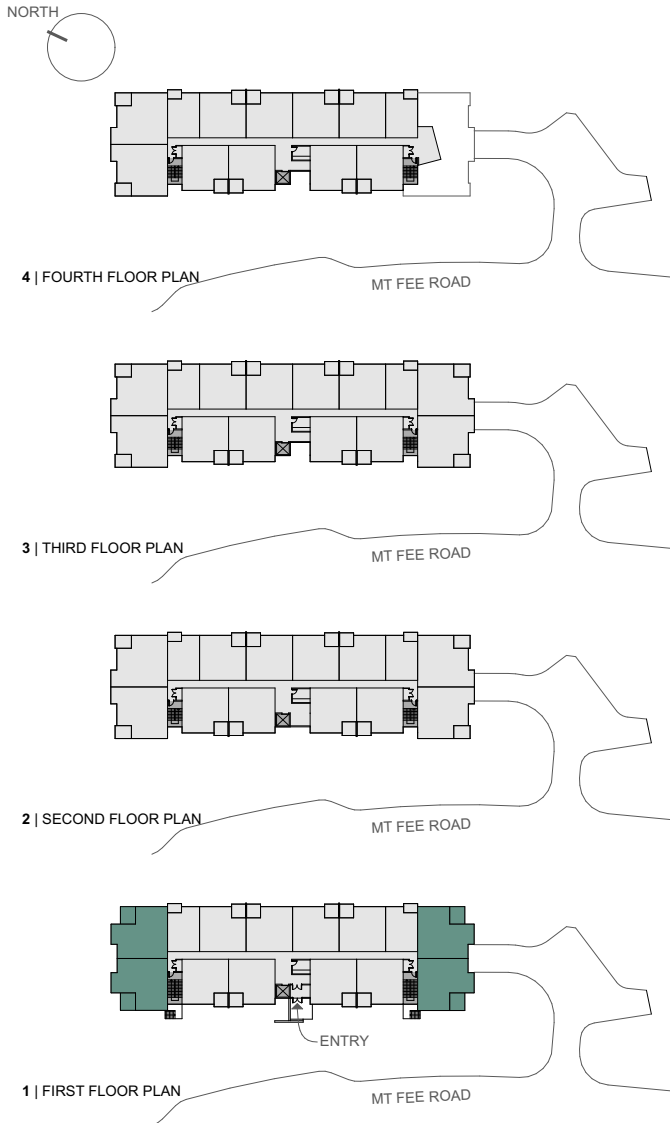

# 1360

## MOUNT FEE ROAD

**1,046 SQ. FT.**  
 3 BEDROOMS  
 2 BATHROOMS

# D

UNIT AREA 1,046 SQ. FT.