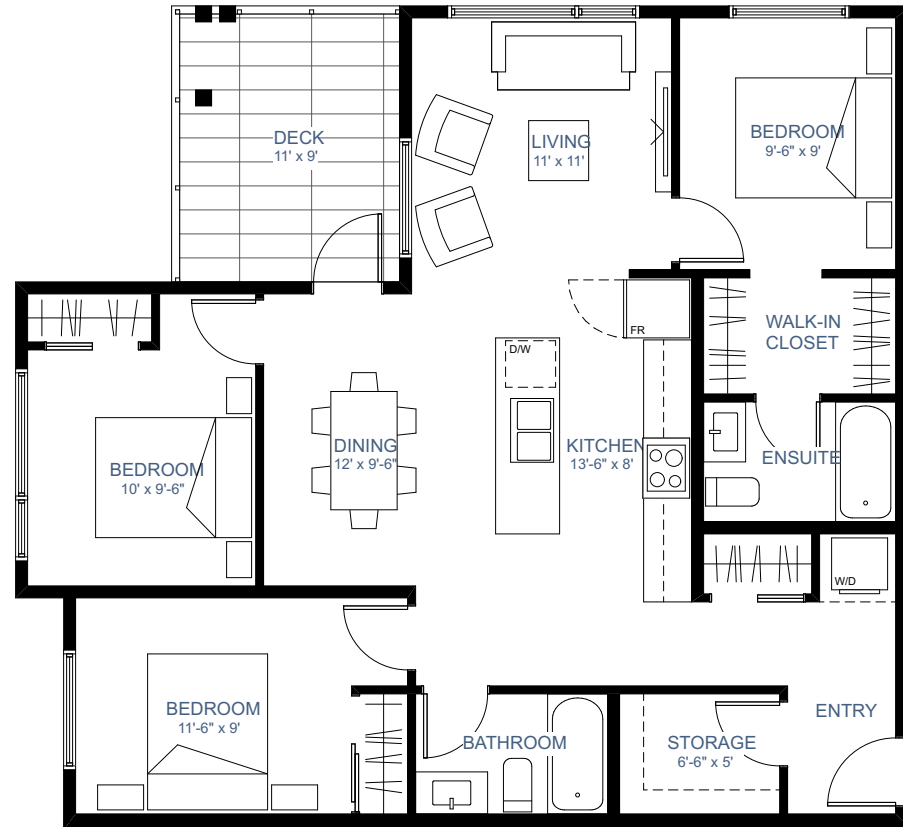

# 1360

## MOUNT FEE ROAD

**1,046 SQ. FT.**  
 3 BEDROOMS  
 2 BATHROOMS

# D

UNIT AREA 1,046 SQ. FT.