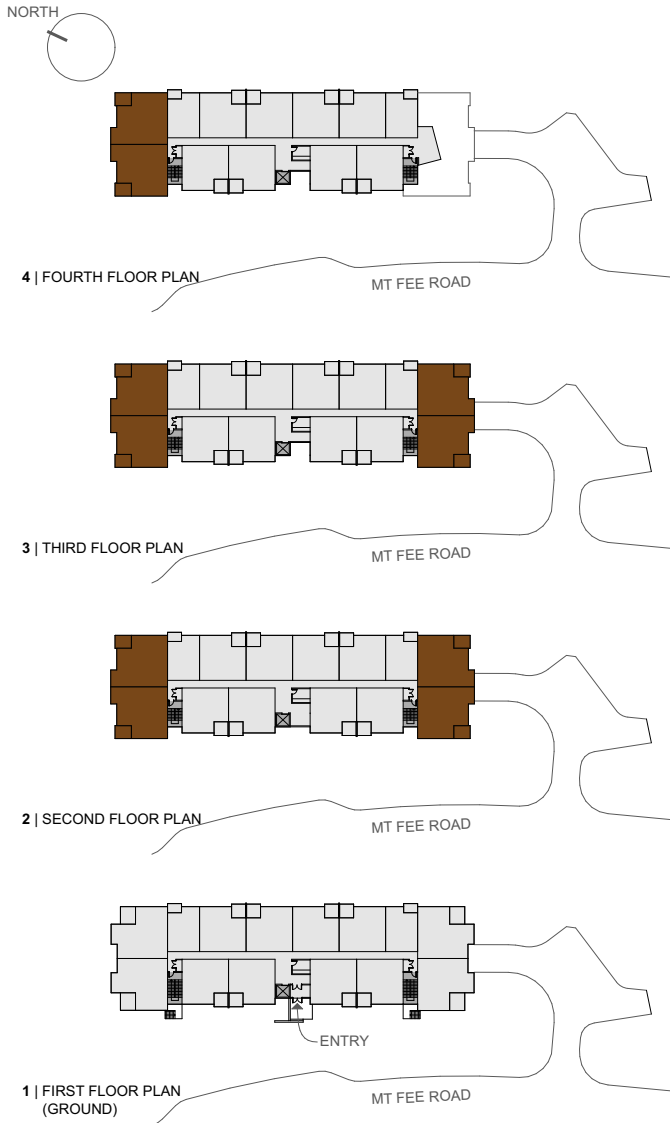

1360

MOUNT FEE ROAD

855 SQ. FT.
 2 BEDROOMS
 2 BATHROOMS

B

UNIT AREA 855 SQ. FT.