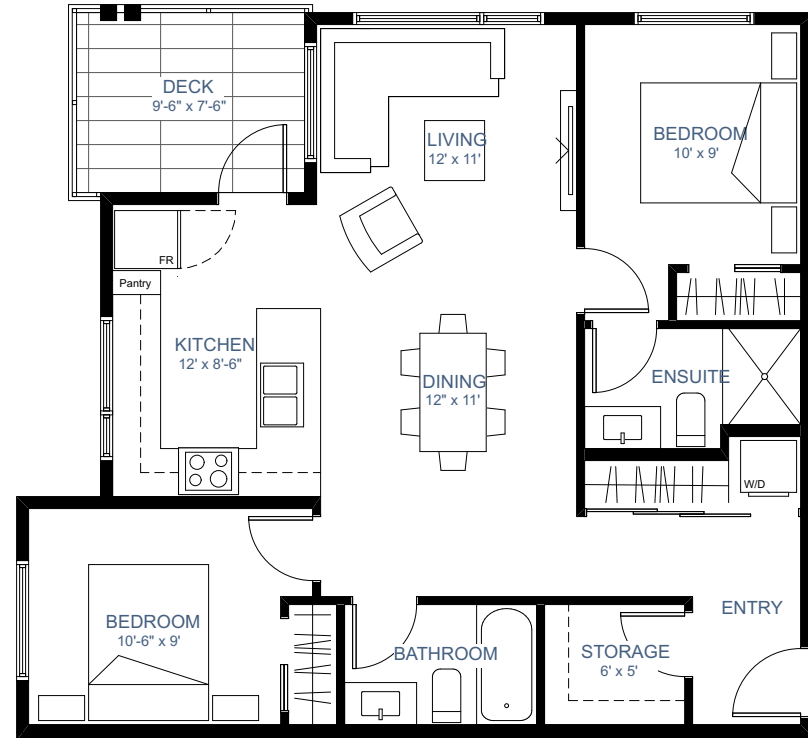

1360

MOUNT FEE ROAD

855 SQ. FT.
 2 BEDROOMS
 2 BATHROOMS

B

UNIT AREA 855 SQ. FT.