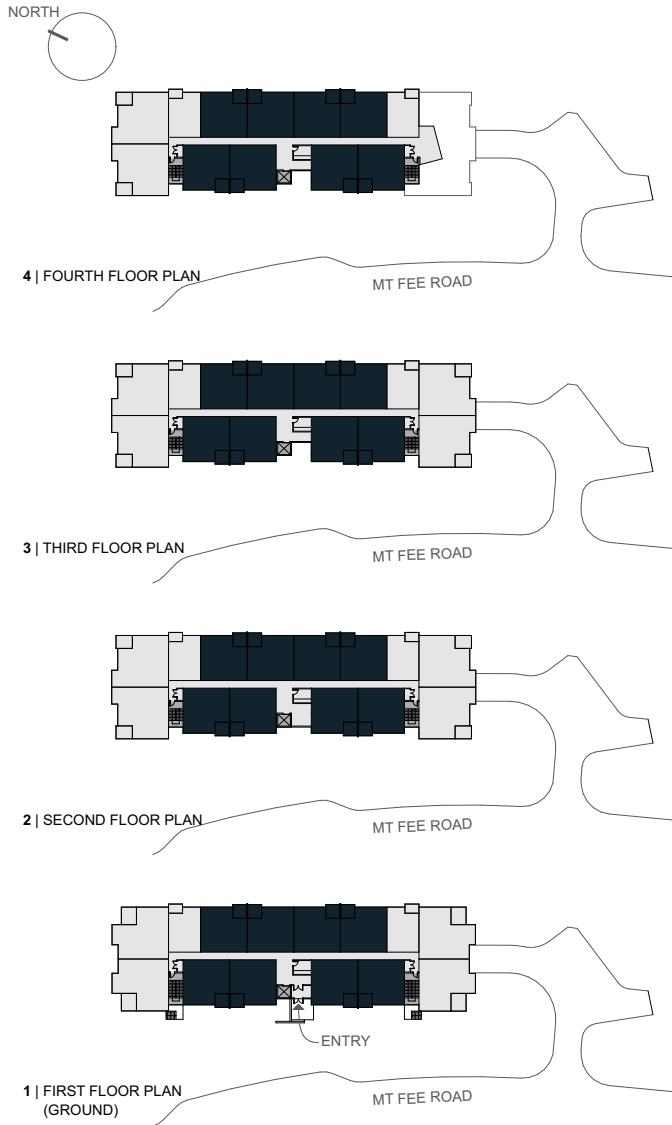

1360

MOUNT FEE ROAD

821 SQ. FT.
 2 BEDROOMS
 2 BATHROOMS

A

UNIT AREA 821 SQ. FT.