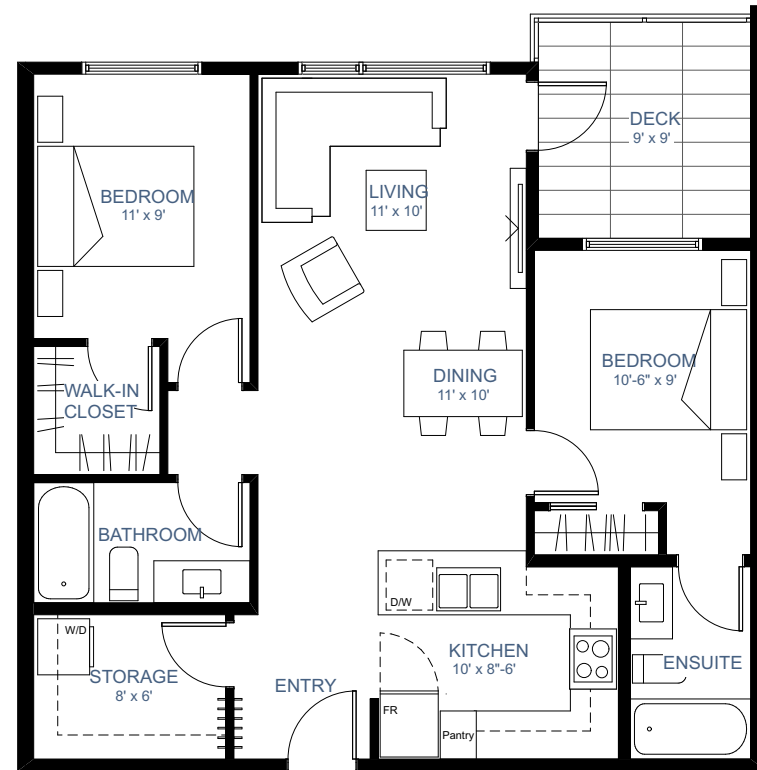

1360

MOUNT FEE ROAD

821 SQ. FT.
 2 BEDROOMS
 2 BATHROOMS

A

UNIT AREA 821 SQ. FT.