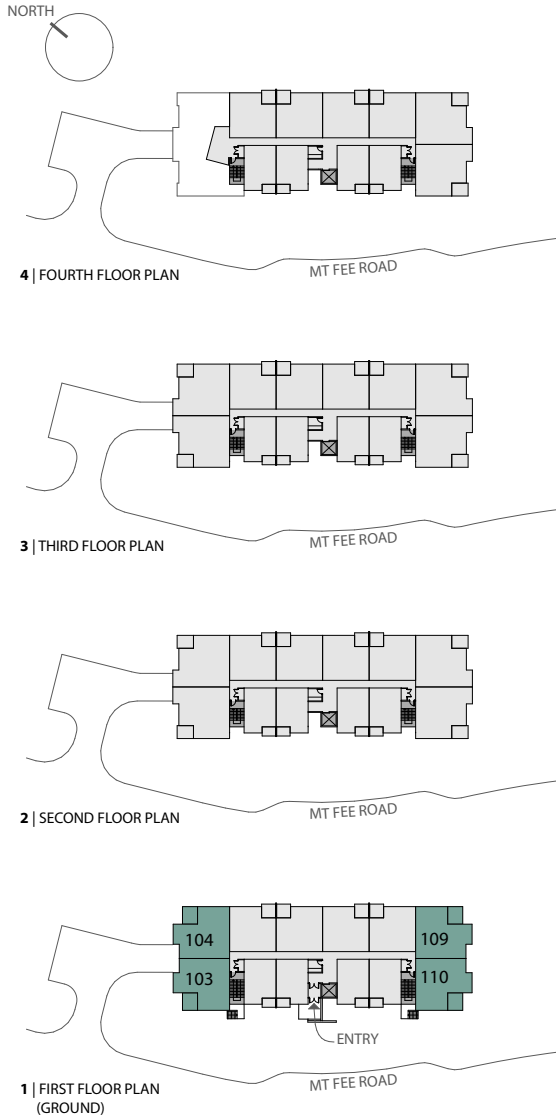

## MOUNT FEE ROAD

1,046 SQ. FT.

3 BEDROOMS  
2 BATHROOMS

# D

UNIT AREA 1,046 SQ. FT.