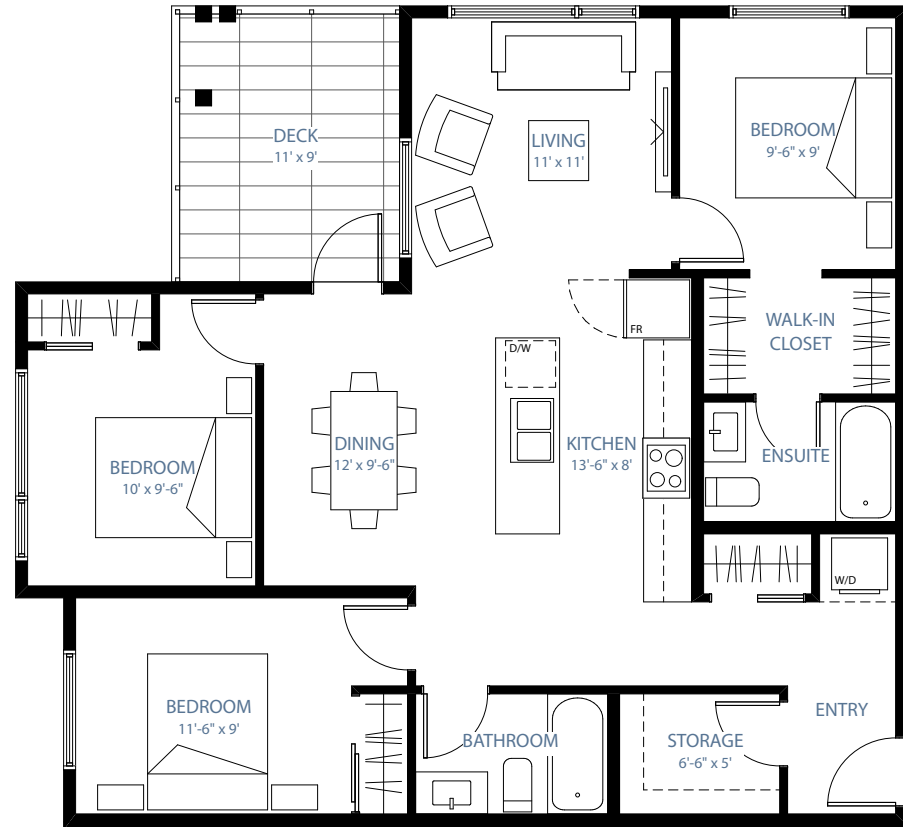

## MOUNT FEE ROAD

1,046 SQ. FT.

3 BEDROOMS  
2 BATHROOMS

# D

UNIT AREA 1,046 SQ. FT.