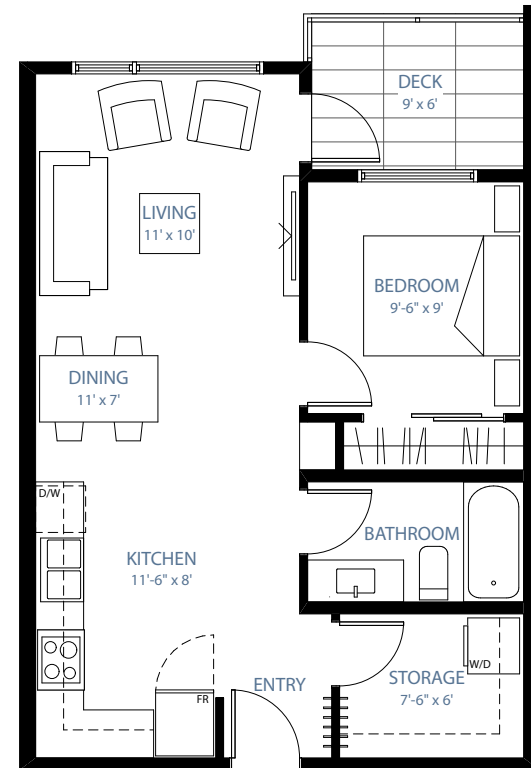

# 1340

## MOUNT FEE ROAD

**572 SQ. FT.**

1 BEDROOM  
1 BATHROOM

UNIT AREA 572 SQ. FT.