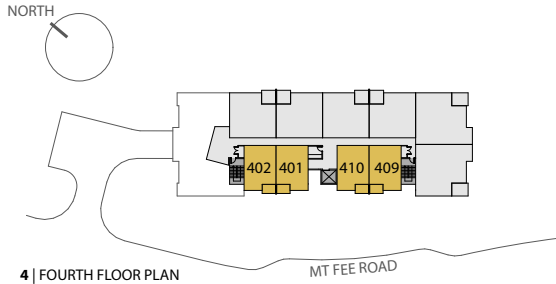

## MOUNT FEE ROAD

**572 SQ. FT.**

1 BEDROOM  
1 BATHROOM

UNIT AREA 572 SQ. FT.