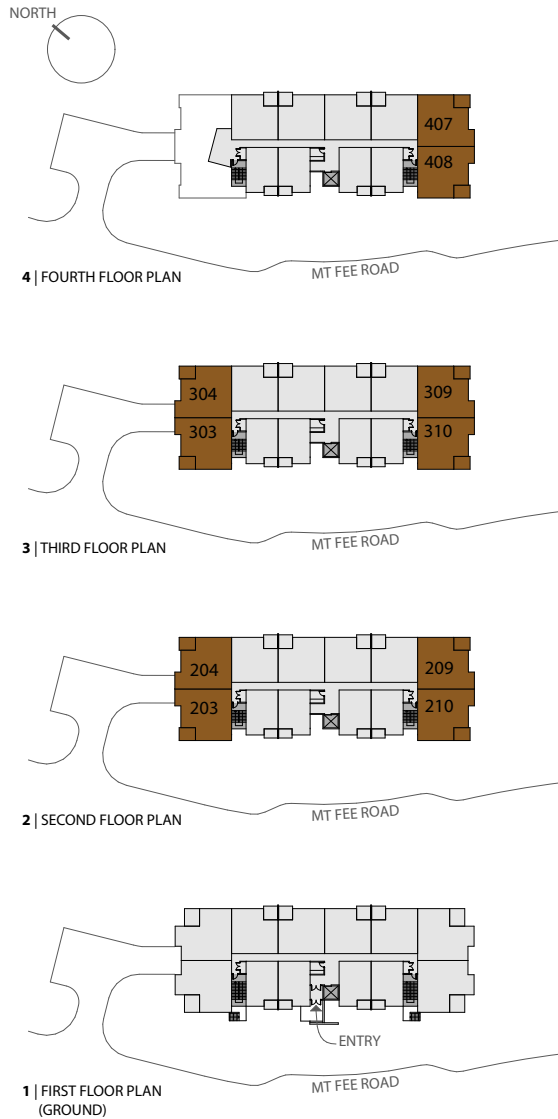

1340

MOUNT FEE ROAD

855 SQ. FT.
 2 BEDROOMS
 2 BATHROOMS

B

UNIT AREA 855 SQ. FT.