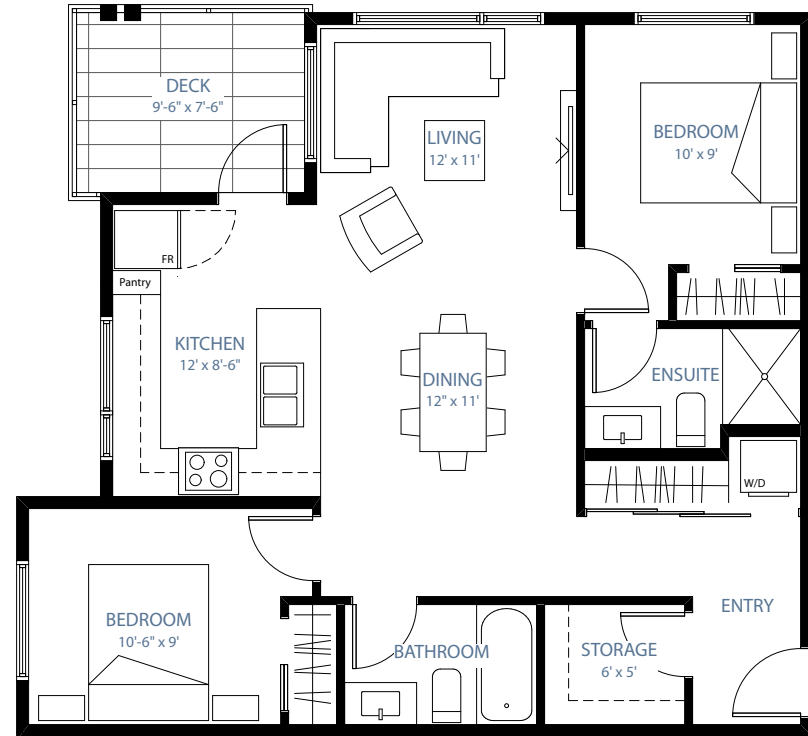

1340

MOUNT FEE ROAD

855 SQ. FT.
 2 BEDROOMS
 2 BATHROOMS

B

UNIT AREA 855 SQ. FT.