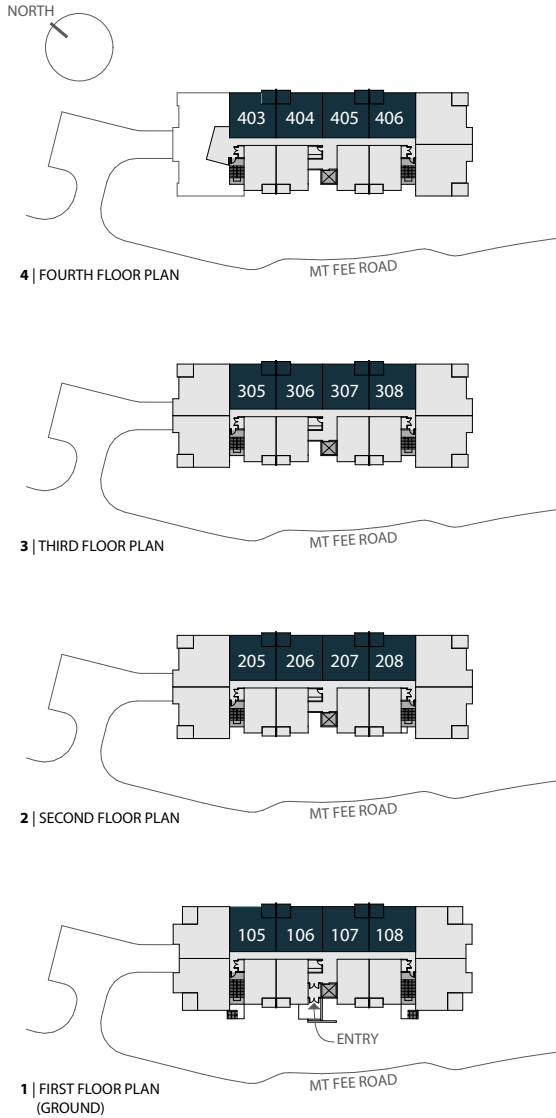

1340

MOUNT FEE ROAD

821 SQ. FT.
 2 BEDROOMS
 2 BATHROOMS

A

UNIT AREA 821 SQ. FT.