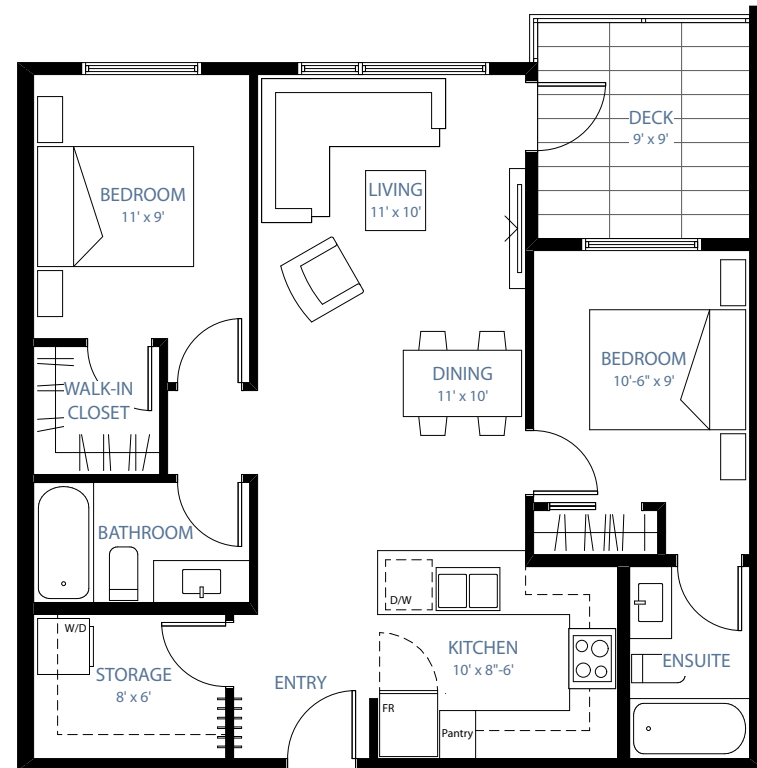

1340

MOUNT FEE ROAD

821 SQ. FT.
 2 BEDROOMS
 2 BATHROOMS

A

UNIT AREA 821 SQ. FT.